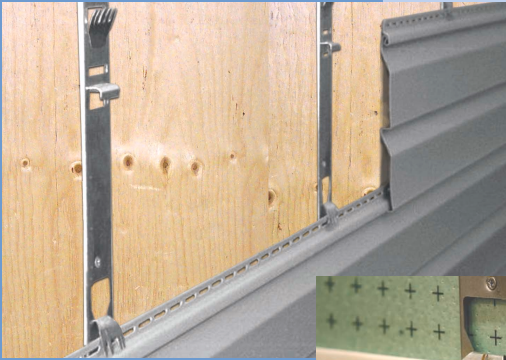

Accessories

FAST-START™

Starter Strip/Foundation Cap

The vinyl starter strip installs easily in place to provide a straight, level start for the vinyl siding.

Vent Holes allow moisture to escape from the foundation of the house.

Foundation Cap protects foundation from unwanted pest invasions!

FAST-FINISH™

Trim Adaptor

Completes the edges of vinyl siding above the panels and around windows and doors for a finished look.

Allows vinyl siding panels to expand and contract naturally to prevent warped siding

Reduces the chance of top panel blow-off while achieving a straight and professional installation

Order SIDING-MASTER™ from your local dealer today!

SIDING-MASTER™

SIDING-MASTER™

Strip & Accessories Specifications

The SIDING-MASTER™ strips are installed with screws every 24" to provide a secure fit for the vinyl siding, yet still allowing the necessary panel movement for straight siding year after year.

8", 9" and 10" exposure strips are available to accommodate most vinyl siding styles on the market today. This allows you to choose the siding you prefer and have the comfort of a worry-free installation. Made of high gauge galvanized steel, your SIDING-MASTER™ strips are warranted to retain their finish and not discolor your vinyl siding for as long as you reside in your home.