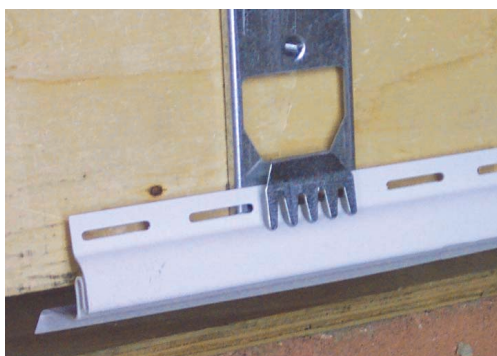

SIDING-MASTER™ STRIPS & ACCESSORIES

WORRY-FREE INSTALLATION

The **SIDING-MASTER™** system includes a full variety of accessories to complete the straight and professional look of your vinyl siding.

SIDING-MASTER™ provides WORRY-FREE INSTALLATION and a LIFETIME TRANSFERABLE WARRANTY on materials!

Accessories

FAST-START™

Starter Strip/Foundation Cap

The vinyl starter strip installs easily in place to provide a straight, level start for the vinyl siding.

Vent Holes allow moisture to escape from the foundation of the house.

Foundation Cap protects foundation from unwanted pest invasions!

FAST-FINISH™

Trim Adaptor

Completes the edges of vinyl siding above the panels and around windows and doors for a finished look.

Allows vinyl siding panels to expand and contract naturally to prevent warped siding

The SIDING-MASTER™ strips are installed with screws every 24" to provide a secure fit for the vinyl siding, yet still allowing the necessary panel movement for straight siding year after year.

8", 9" and 10" exposure strips are available to accommodate most vinyl siding styles on the market today. This allows you to choose the siding you prefer and have the comfort of a worry-free installation. Made of high gauge galvanized steel, your SIDING-MASTER™ strips are warranted to retain their finish and not discolor your vinyl siding for as long as you reside in your home.